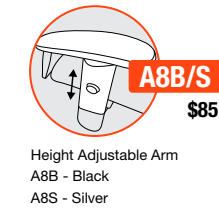

ARM OPTIONS