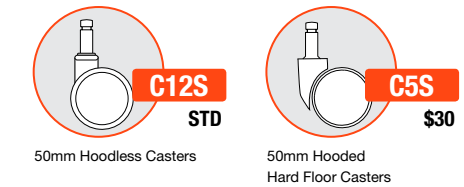

CASTER OPTIONS

FRAME COLORS

BLACK BF	SILVER SF

(FRAME)

PLASTIC COLORS

BLACK SWAN P01	WHITE WHISPER P05	FEDERAL BLUE P11	CRIMSON RED P12	LEMON YELLOW P13	DOVE GRAY P14
CLOUD GRAY P15	LAGOON BLUE P16	APPLE GREEN P17	TANGERINE ORANGE P18	LATTE P19	AZURE BLUE P20

(BACK AND SEAT)

CAUTION: Careless stacking of chairs may scratch and damage frames. 9to5 Seating does not warrant scratched frames of stacking chairs.