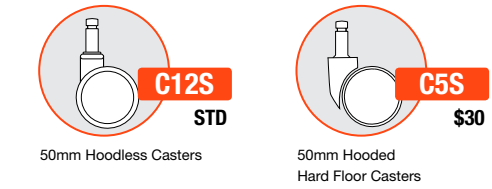

CASTER OPTIONS

FRAME COLORS

BLACK BF	SILVER SF

(FRAME)

PLASTIC COLORS

BLACK SWAN P01	WHITE WHISPER P05	FEDERAL BLUE P11	CRIMSON RED P12	LEMON YELLOW P13	DOVE GRAY P14
CLOUD GRAY P15	LAGOON BLUE P16	APPLE GREEN P17	TANGERINE ORANGE P18	LATTE P19	AZURE BLUE P20

(BACK AND SEAT)

CAUTION: Careless stacking of chairs may scratch and damage frames. 9to5 Seating does not warrant scratched frames of stacking chairs.